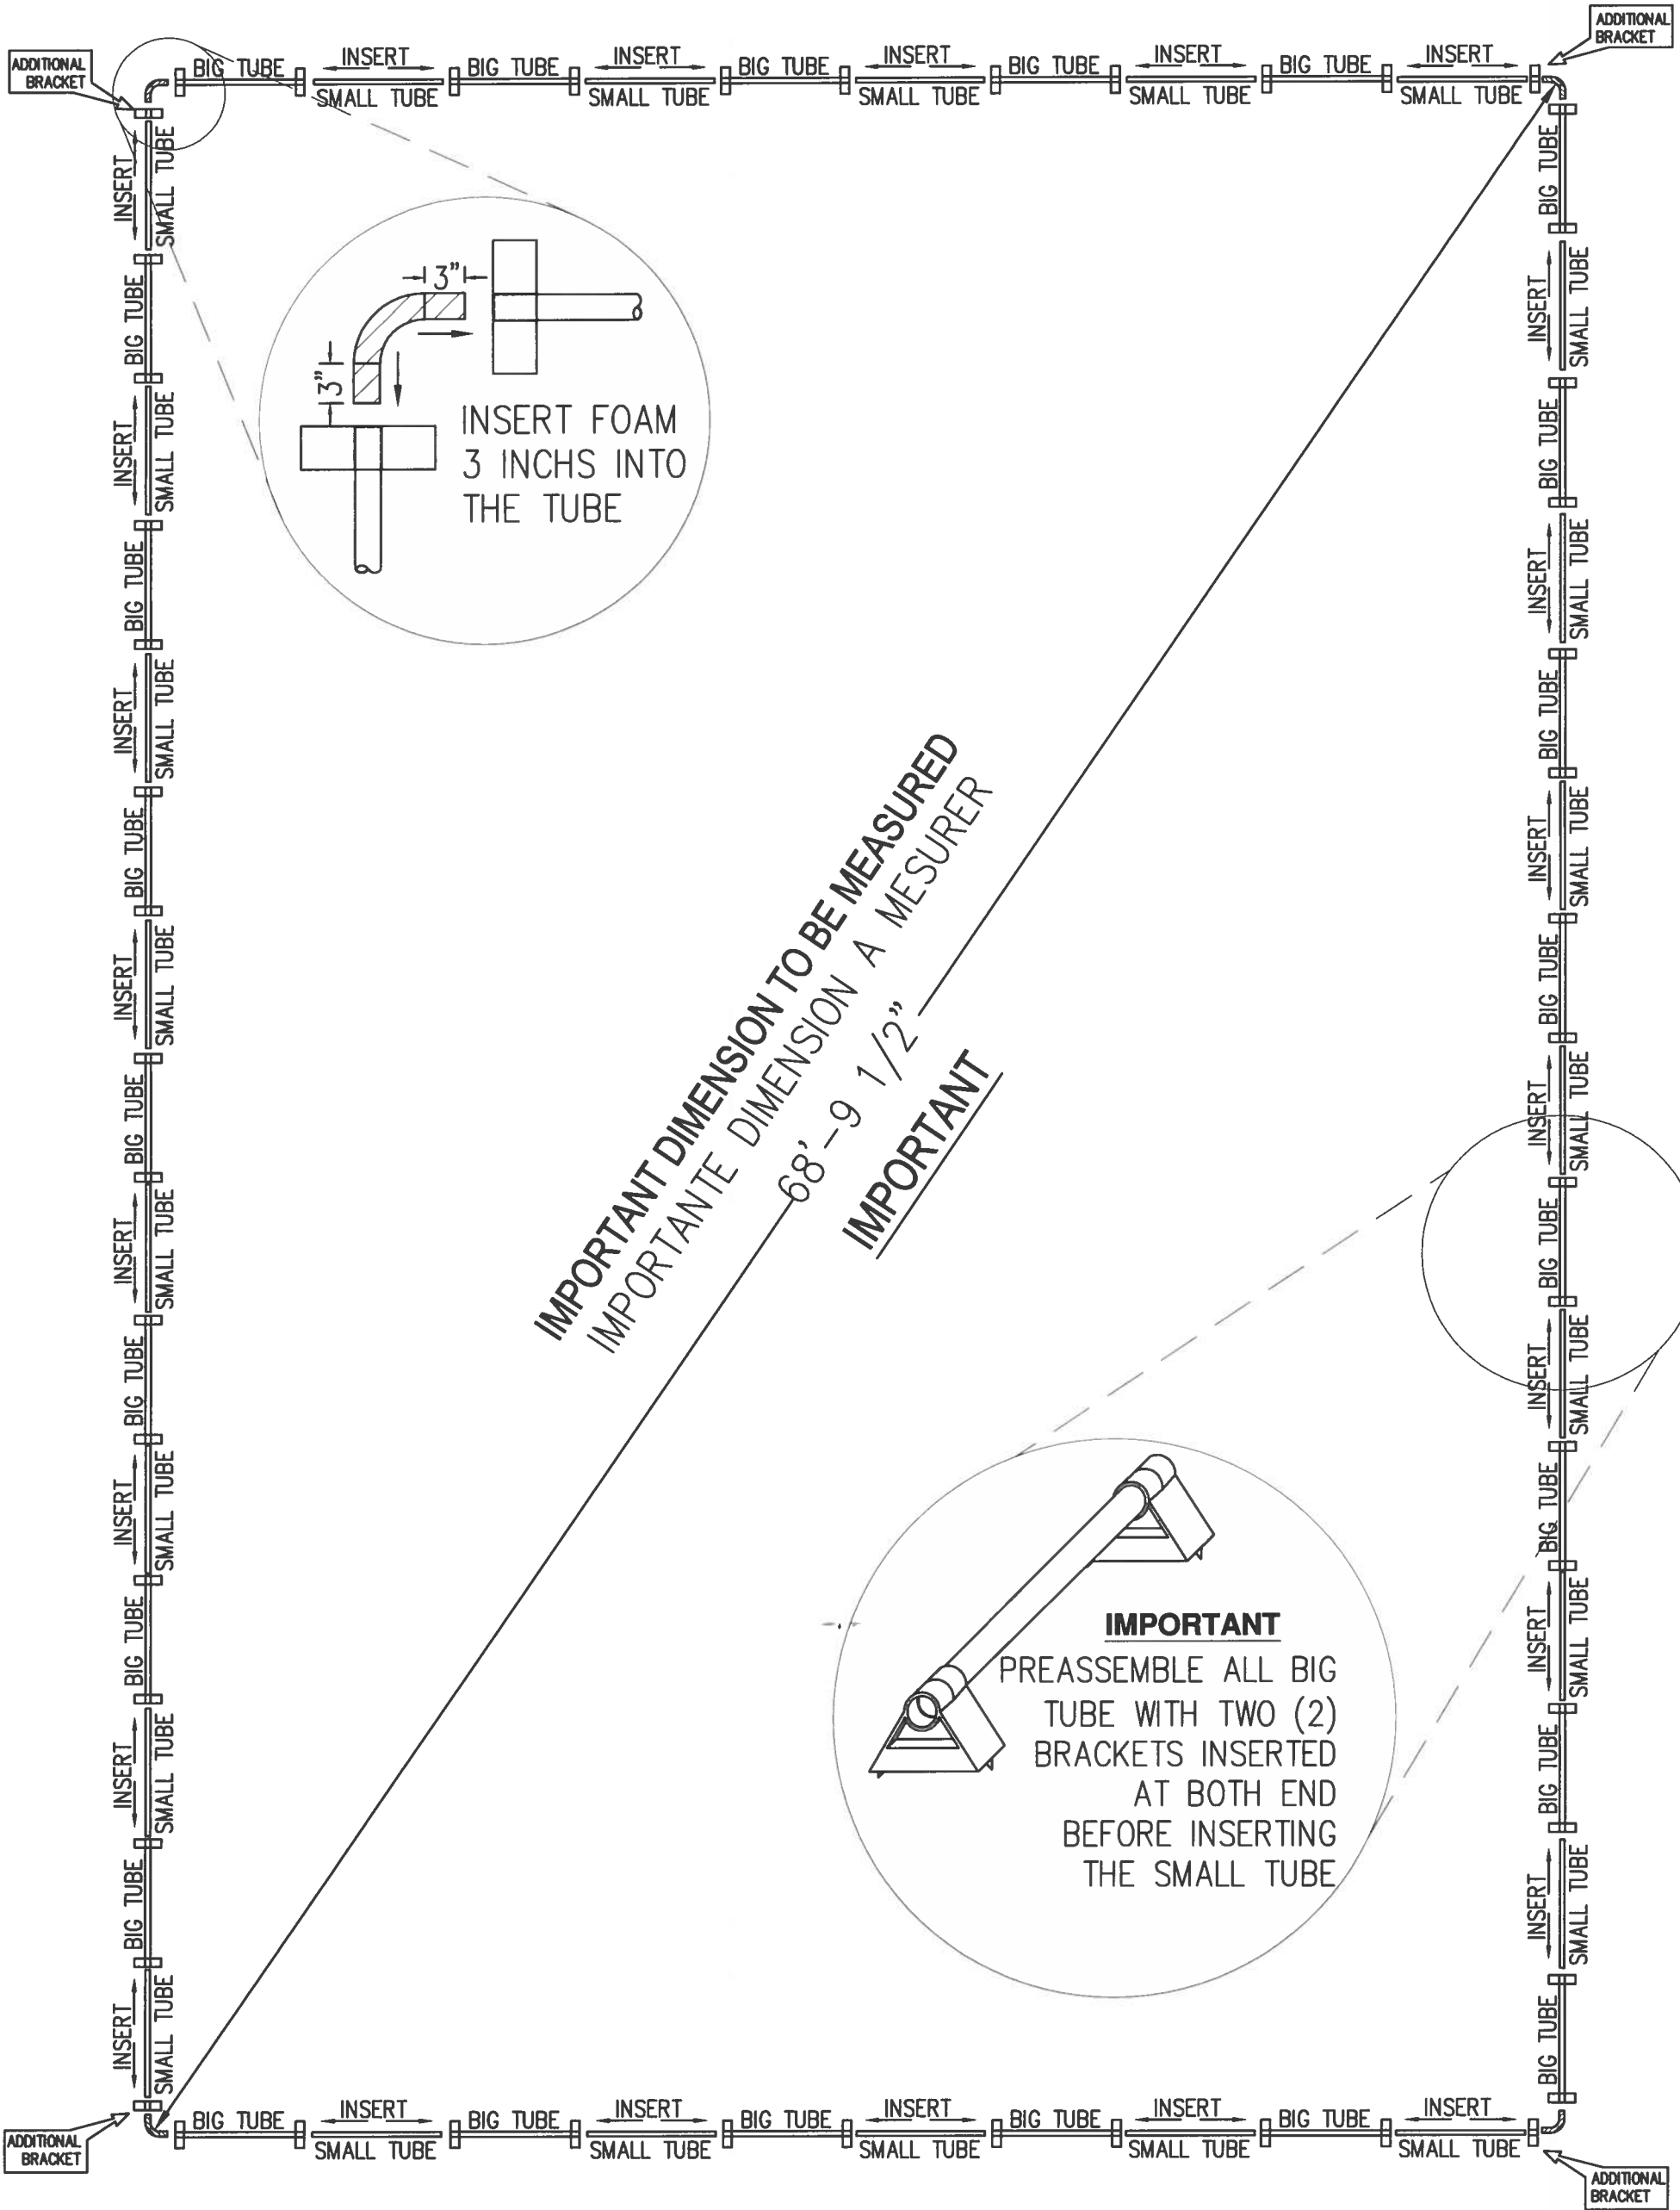

# INSTRUCTION: Ice N Go - 38' x 57'

**IMPORTANT DIMENSION TO BE MEASURED**  
**IMPORTANT DIMENSION A MESURER**  
 68' - 9 1/2"  
**IMPORTANT**