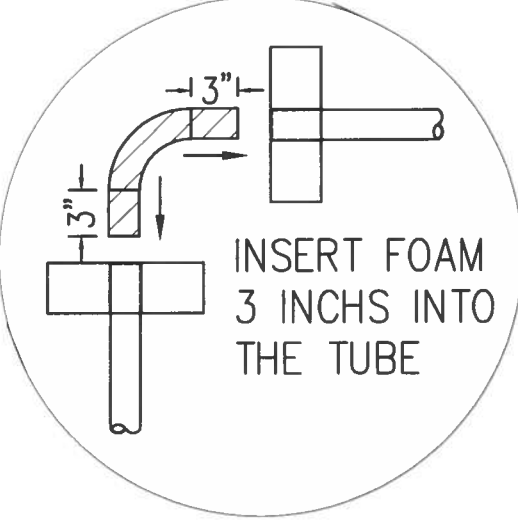

# INSTRUCTION: Ice N Go - 38' x 57'

**IMPORTANT DIMENSION TO BE MEASURED**  
**IMPORTANT DIMENSION A MESURER**  
 68' - 9 1/2"  
**IMPORTANT**