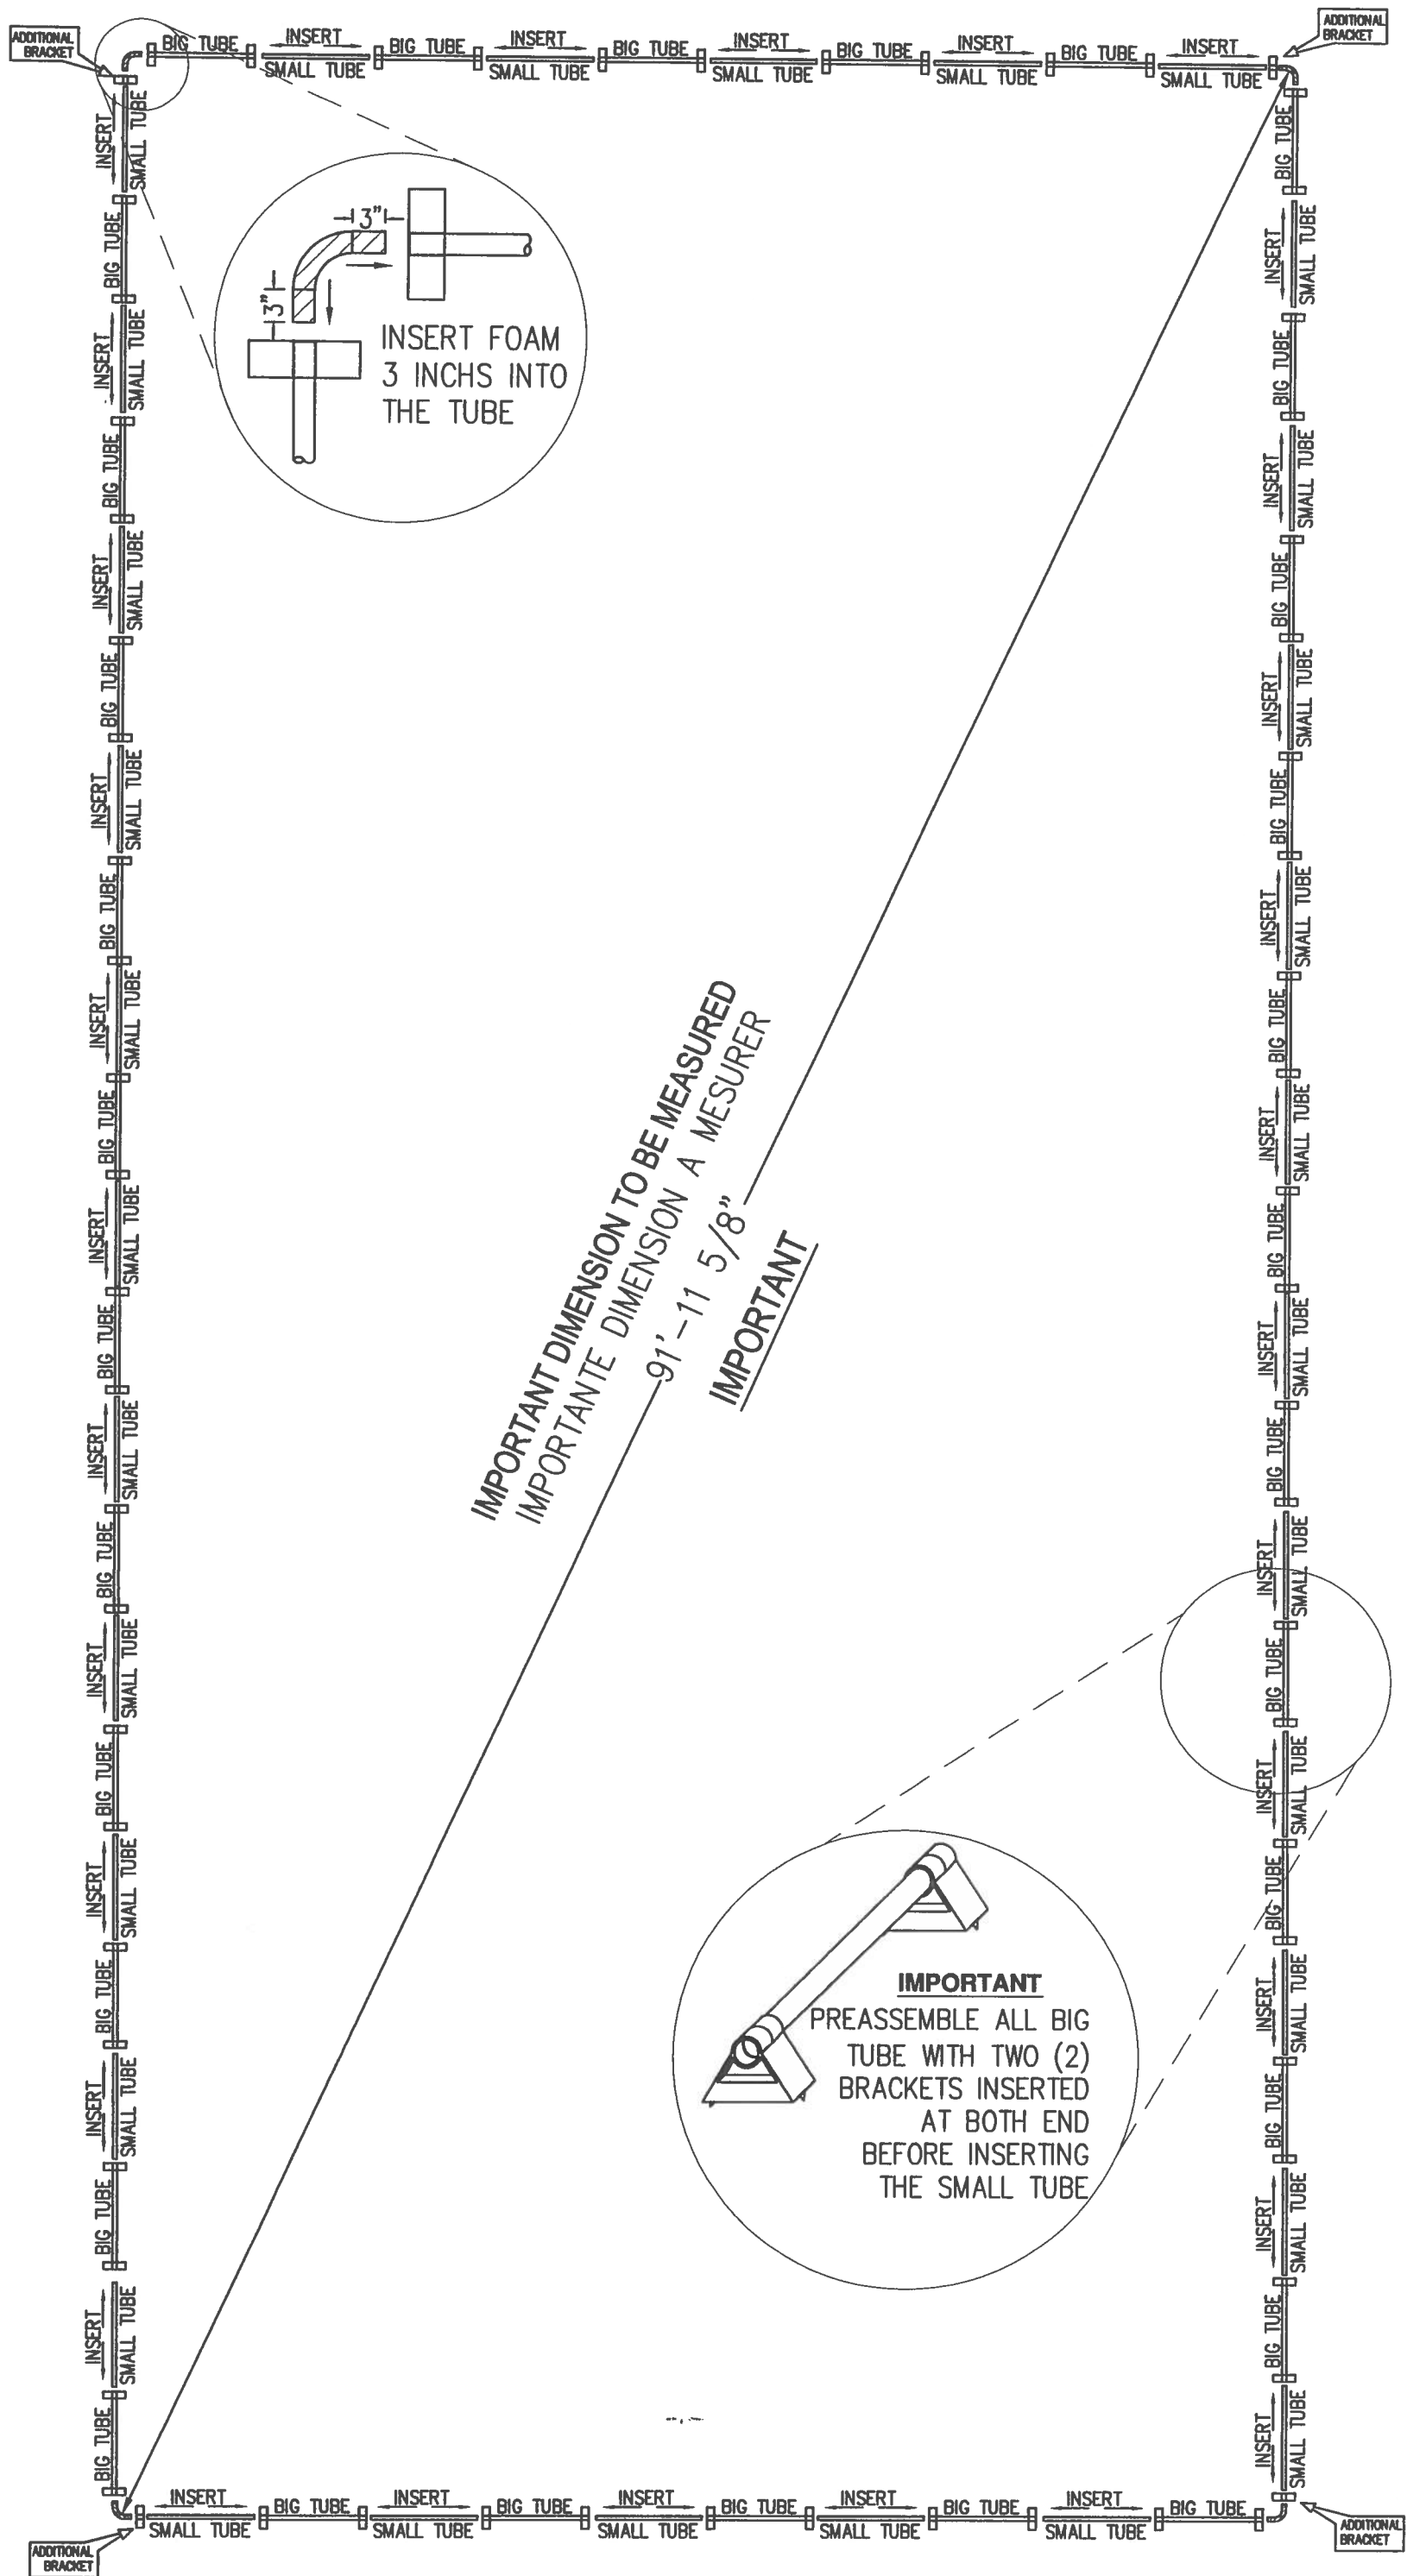

INSTRUCTION: Ice N Go - 38' x 83'

IMPORTANT DIMENSION TO BE MEASURED
IMPORTANTE DIMENSION A MESURER
91' - 11 5/8"
IMPORTANT