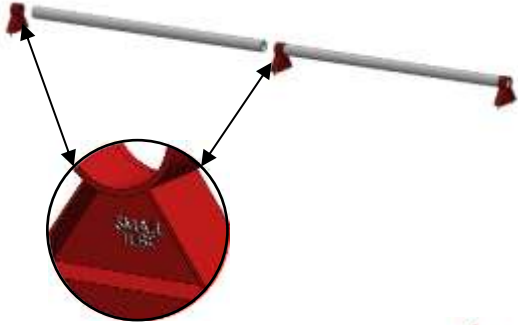

CREATE HOME ICE ADVANTAGE

5743 Ferrier St
Mont-Royal, QC
H4P 1N3

BACKYARD RINK KIT QUICK START GUIDE

WHAT'S INCLUDED:

- BIG WHITE TUBES [1]
- SMALL WHITE TUBES [2]
- BLUE COPING STRIPS [3]
- BLUE COPING CORNERS [4]
- BLUE COPING C-CLIPS [5]
- RED SUPPORT BRACKETS [6]
- WHITE FOAM CORNERS [7]
- STYROFOAM SHEET (NOT SHOWN)
- LINER (NOT SHOWN)
- HOCKEY PUCKS (NOT SHOWN)
- LINER TAPE (NOT SHOWN)

RECOMMENDED TOOLS:

- UTILITY KNIFE
- SPIRIT LEVEL
- TAPE MEASURE
- RAKE
- WEIGHTS

HAVE A QUESTION?
CALL US 1-844-797-8305

FOR DETAILED INSTRUCTIONS
PLEASE VISIT WWW.ICENGO.COM

1

2

SEPARATE
TUBES &
COPING
STRIPS

PLEASE READ INSTRUCTIONS
CAREFULLY BEFORE STARTING

3

4

5

6

7

8

! MAX SLOPE OF 4 INCHES.
IF SLOPE IS GREATER THAN 4 INCHES
PLEASE CALL 1-844-797-8305