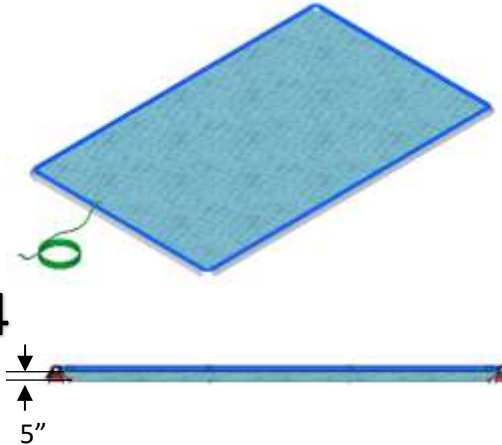

9

! INSTALL LINER IN CONDITIONS
WITH LITTLE OR NO WIND

10

11

12

13

14

! MAX FILL HEIGHT OF 5 INCHES. IF
FILLING PAST 5 INCHES IS
NECESSARY, PLEASE CONTACT US
AT 1-844-797-8305