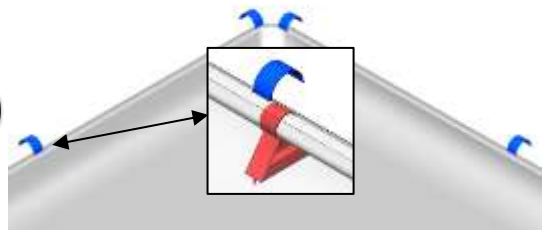

RECOMMENDED TOOLS:

- UTILITY KNIFE
- SPIRIT LEVEL
- TAPE MEASURE
- RAKE
- WEIGHTS

HAVE A QUESTION?
CALL US 1-844-797-8305

FOR DETAILED INSTRUCTIONS
PLEASE VISIT WWW.ICENGO.COM

1

2

SEPARATE
TUBES &
COPING
STRIPS

9

! INSTALL LINER IN CONDITIONS
WITH LITTLE OR NO WIND

10

11

12

13

14

! MAX FILL HEIGHT OF 5 INCHES. IF
FILLING PAST 5 INCHES IS
NECESSARY, PLEASE CONTACT US
AT 1-844-797-8305