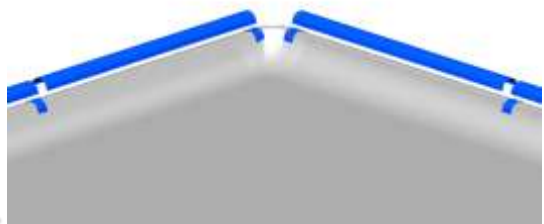

9

! INSTALL LINER IN CONDITIONS
WITH LITTLE OR NO WIND

10

11

12

13

14

! MAX FILL HEIGHT OF 5 INCHES. IF
FILLING PAST 5 INCHES IS
NECESSARY, PLEASE CONTACT US
AT 1-844-797-8305