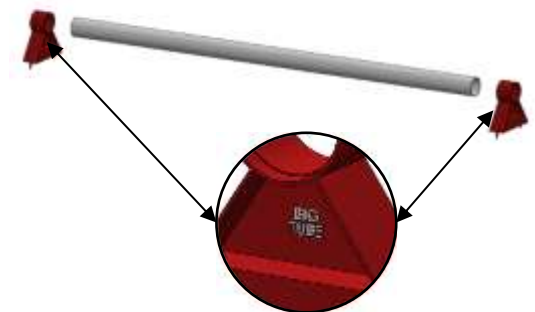

CREATE HOME ICE ADVANTAGE

5743 Ferrier St
Mont-Royal, QC
H4P 1N3

BACKYARD RINK KIT QUICK START GUIDE

WHAT'S INCLUDED:

- BIG WHITE TUBES [1]
- SMALL WHITE TUBES [2]
- BLUE COPING STRIPS [3]
- BLUE COPING CORNERS [4]
- BLUE COPING C-CLIPS [5]
- RED SUPPORT BRACKETS [6]
- WHITE FOAM CORNERS [7]
- STYROFOAM SHEET (NOT SHOWN)
- LINER (NOT SHOWN)
- HOCKEY PUCKS (NOT SHOWN)
- LINER TAPE (NOT SHOWN)

RECOMMENDED TOOLS:

- UTILITY KNIFE
- SPIRIT LEVEL
- TAPE MEASURE
- RAKE
- WEIGHTS

HAVE A QUESTION?
CALL US 1-844-797-8305

FOR DETAILED INSTRUCTIONS
PLEASE VISIT WWW.ICENGO.COM

1

2

SEPARATE
TUBES &
COPING
STRIPS

PLEASE READ INSTRUCTIONS
CAREFULLY BEFORE STARTING

3

4

5

6

7

8

! MAX SLOPE OF 4 INCHES.
IF SLOPE IS GREATER THAN 4 INCHES
PLEASE CALL 1-844-797-8305