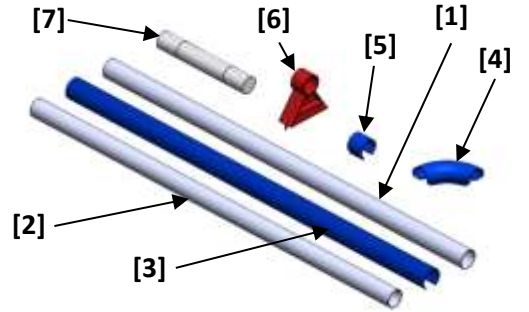

CREATE HOME ICE ADVANTAGE

5743 Ferrier St
Mont-Royal, QC
H4P 1N3

BACKYARD RINK KIT QUICK START GUIDE

WHAT'S INCLUDED:

- BIG WHITE TUBES [1]
- SMALL WHITE TUBES [2]
- BLUE COPING STRIPS [3]
- BLUE COPING CORNERS [4]
- BLUE COPING C-CLIPS [5]
- RED SUPPORT BRACKETS [6]
- WHITE FOAM CORNERS [7]
- STYROFOAM SHEET (NOT SHOWN)
- LINER (NOT SHOWN)
- HOCKEY PUCKS (NOT SHOWN)
- LINER TAPE (NOT SHOWN)

RECOMMENDED TOOLS:

- UTILITY KNIFE
- SPIRIT LEVEL
- TAPE MEASURE
- RAKE
- WEIGHTS

HAVE A QUESTION?
CALL US 1-844-797-8305

FOR DETAILED INSTRUCTIONS
PLEASE VISIT WWW.ICENGO.COM

1

2

SEPARATE
TUBES &
COPING
STRIPS