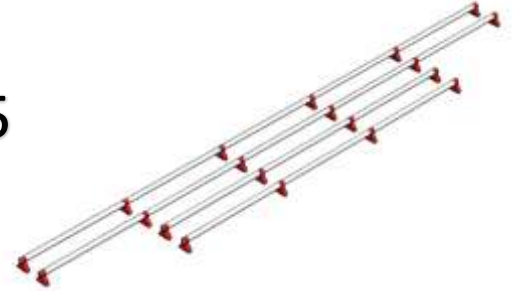

RECOMMENDED TOOLS:

- UTILITY KNIFE
- SPIRIT LEVEL
- TAPE MEASURE
- RAKE
- WEIGHTS

HAVE A QUESTION?
CALL US 1-844-797-8305

FOR DETAILED INSTRUCTIONS
PLEASE VISIT WWW.ICENGO.COM

1

2

SEPARATE
TUBES &
COPING
STRIPS

PLEASE READ INSTRUCTIONS
CAREFULLY BEFORE STARTING

3

4

5

6

7

8

! MAX SLOPE OF 4 INCHES.
IF SLOPE IS GREATER THAN 4 INCHES
PLEASE CALL 1-844-797-8305

9

! INSTALL LINER IN CONDITIONS
WITH LITTLE OR NO WIND

10

11

12

13

14

! MAX FILL HEIGHT OF 5 INCHES. IF
FILLING PAST 5 INCHES IS
NECESSARY, PLEASE CONTACT US
AT 1-844-797-8305