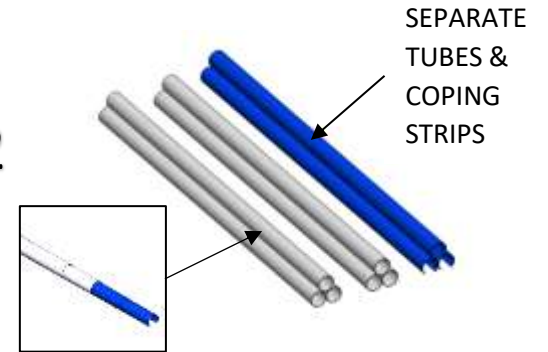

CREATE HOME ICE ADVANTAGE

5743 Ferrier St
Mont-Royal, QC
H4P 1N3

BACKYARD RINK KIT QUICK START GUIDE

WHAT'S INCLUDED:

- BIG WHITE TUBES [1]
- SMALL WHITE TUBES [2]
- BLUE COPING STRIPS [3]
- BLUE COPING CORNERS [4]
- BLUE COPING C-CLIPS [5]
- RED SUPPORT BRACKETS [6]
- WHITE FOAM CORNERS [7]
- STYROFOAM SHEET (NOT SHOWN)
- LINER (NOT SHOWN)
- HOCKEY PUCKS (NOT SHOWN)
- LINER TAPE (NOT SHOWN)

RECOMMENDED TOOLS:

- UTILITY KNIFE
- SPIRIT LEVEL
- TAPE MEASURE
- RAKE
- WEIGHTS

HAVE A QUESTION?
CALL US 1-844-797-8305

FOR DETAILED INSTRUCTIONS
PLEASE VISIT WWW.ICENGO.COM

1

2

SEPARATE
TUBES &
COPING
STRIPS