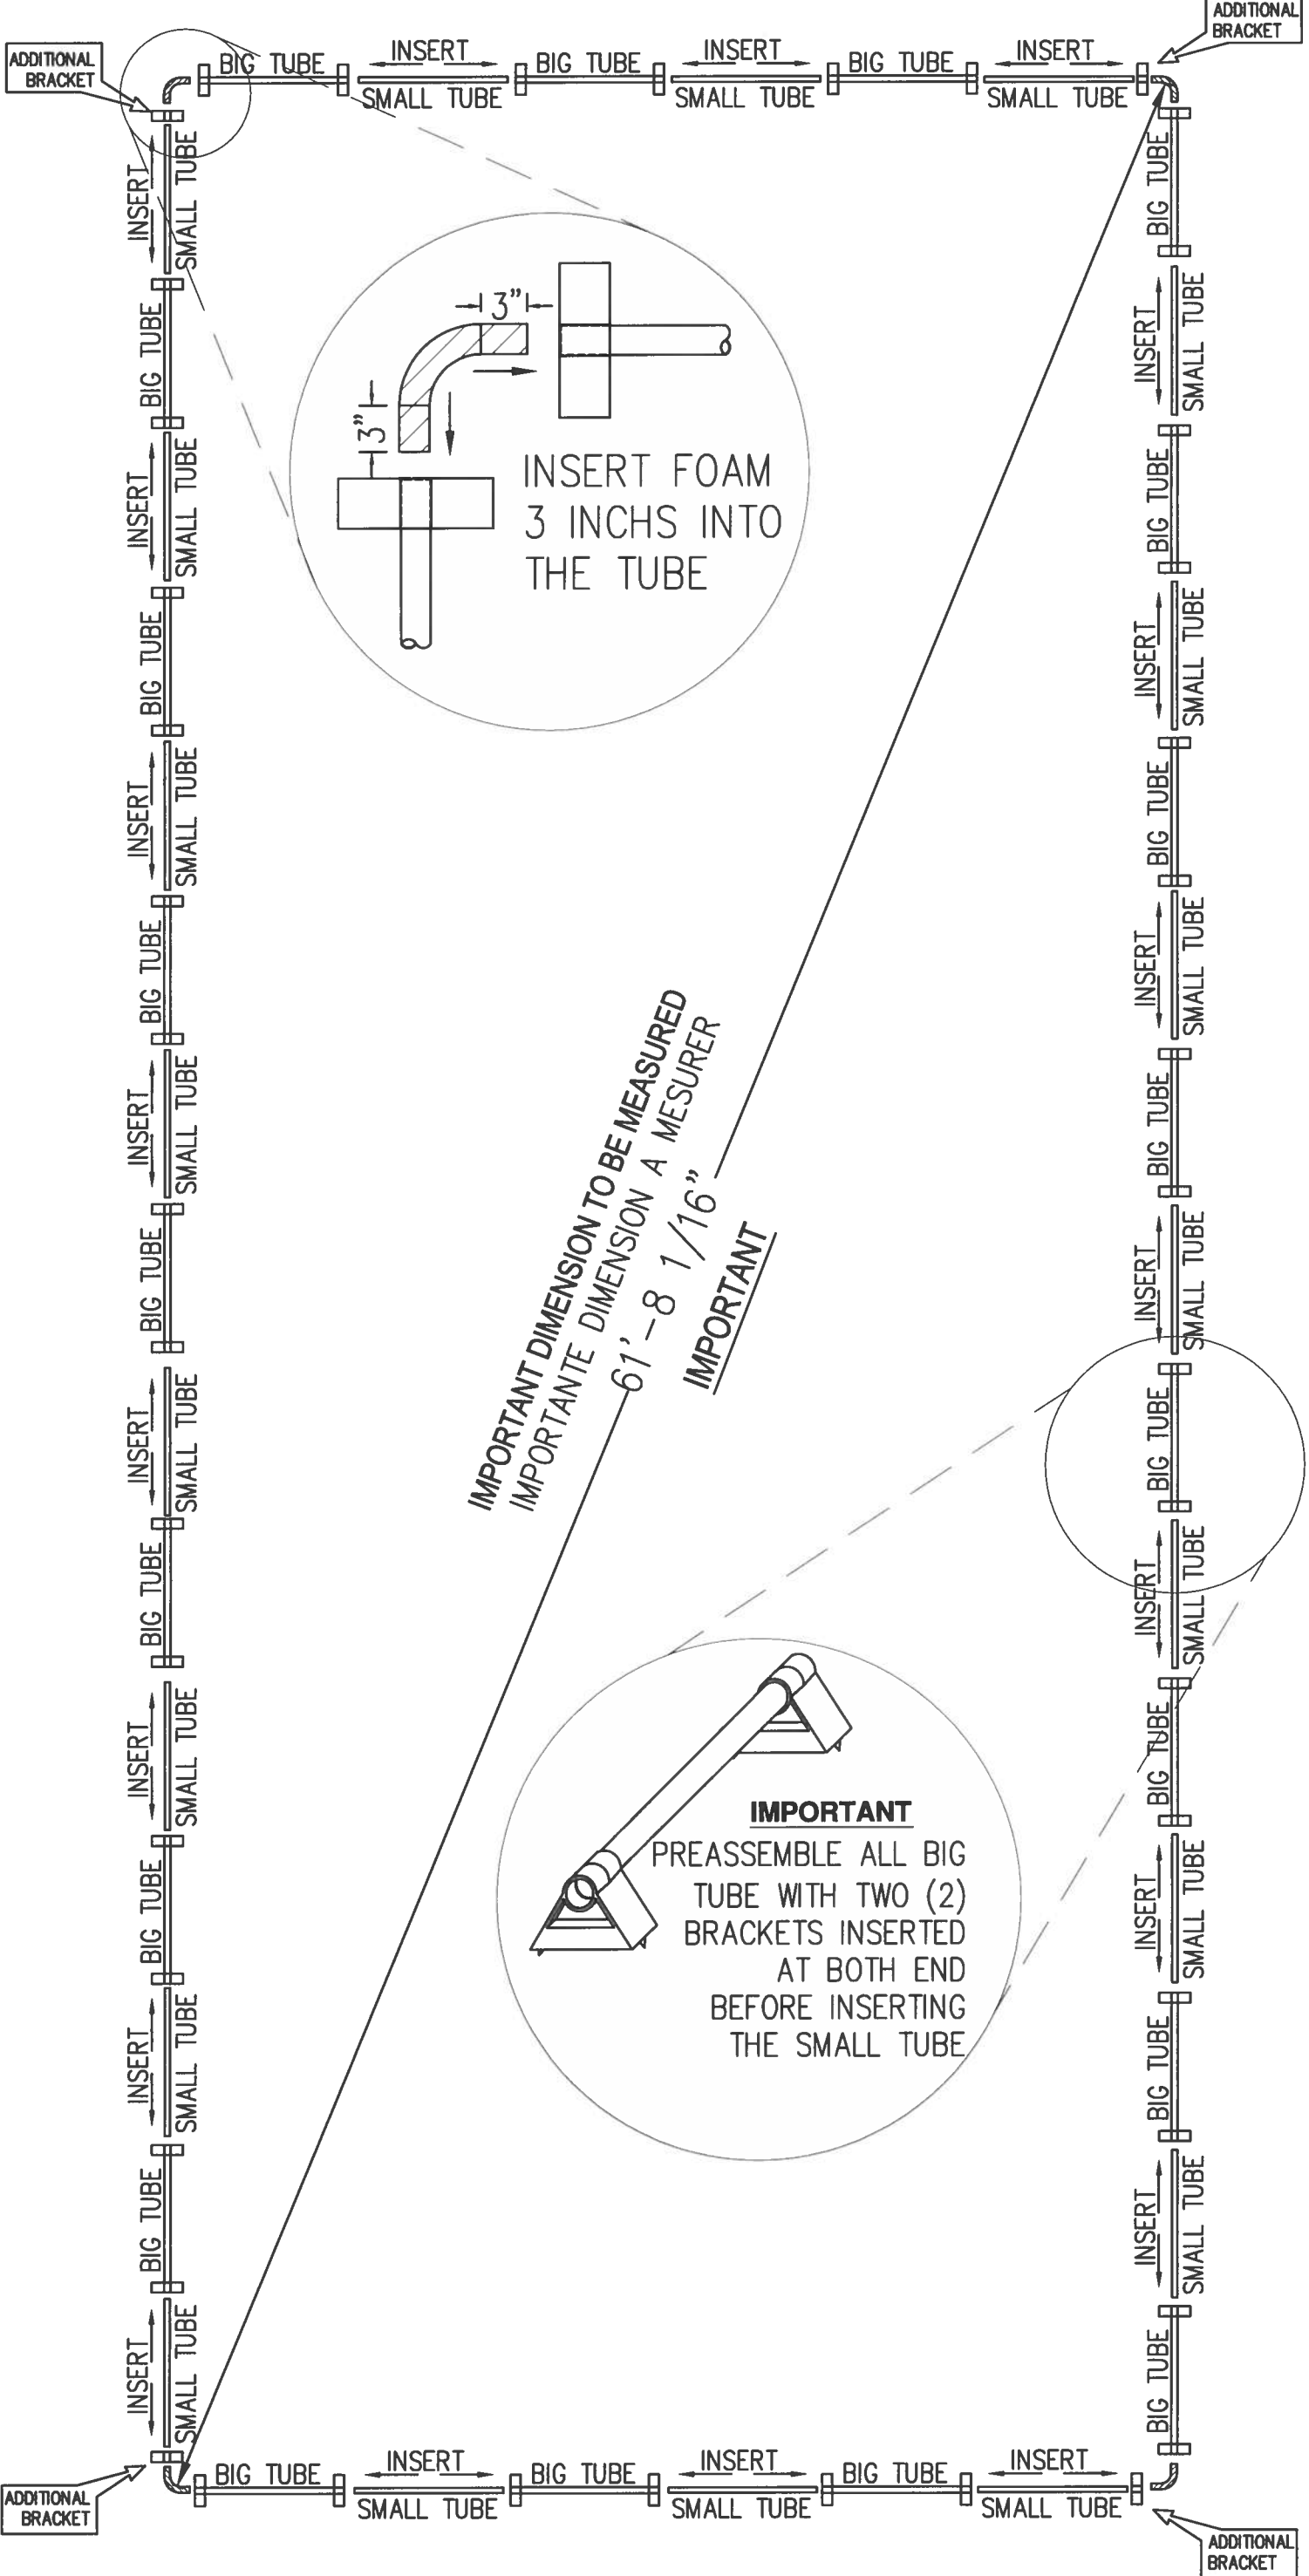

# INSTRUCTION: Ice N Go - 23' x 57'

ADDITIONAL BRACKET

ADDITIONAL BRACKET

IMPORTANT DIMENSION TO BE MEASURED  
 IMPORTANTE DIMENSION A MESURER  
 61' - 8 1/16"  
 IMPORTANT

ADDITIONAL BRACKET

ADDITIONAL BRACKET