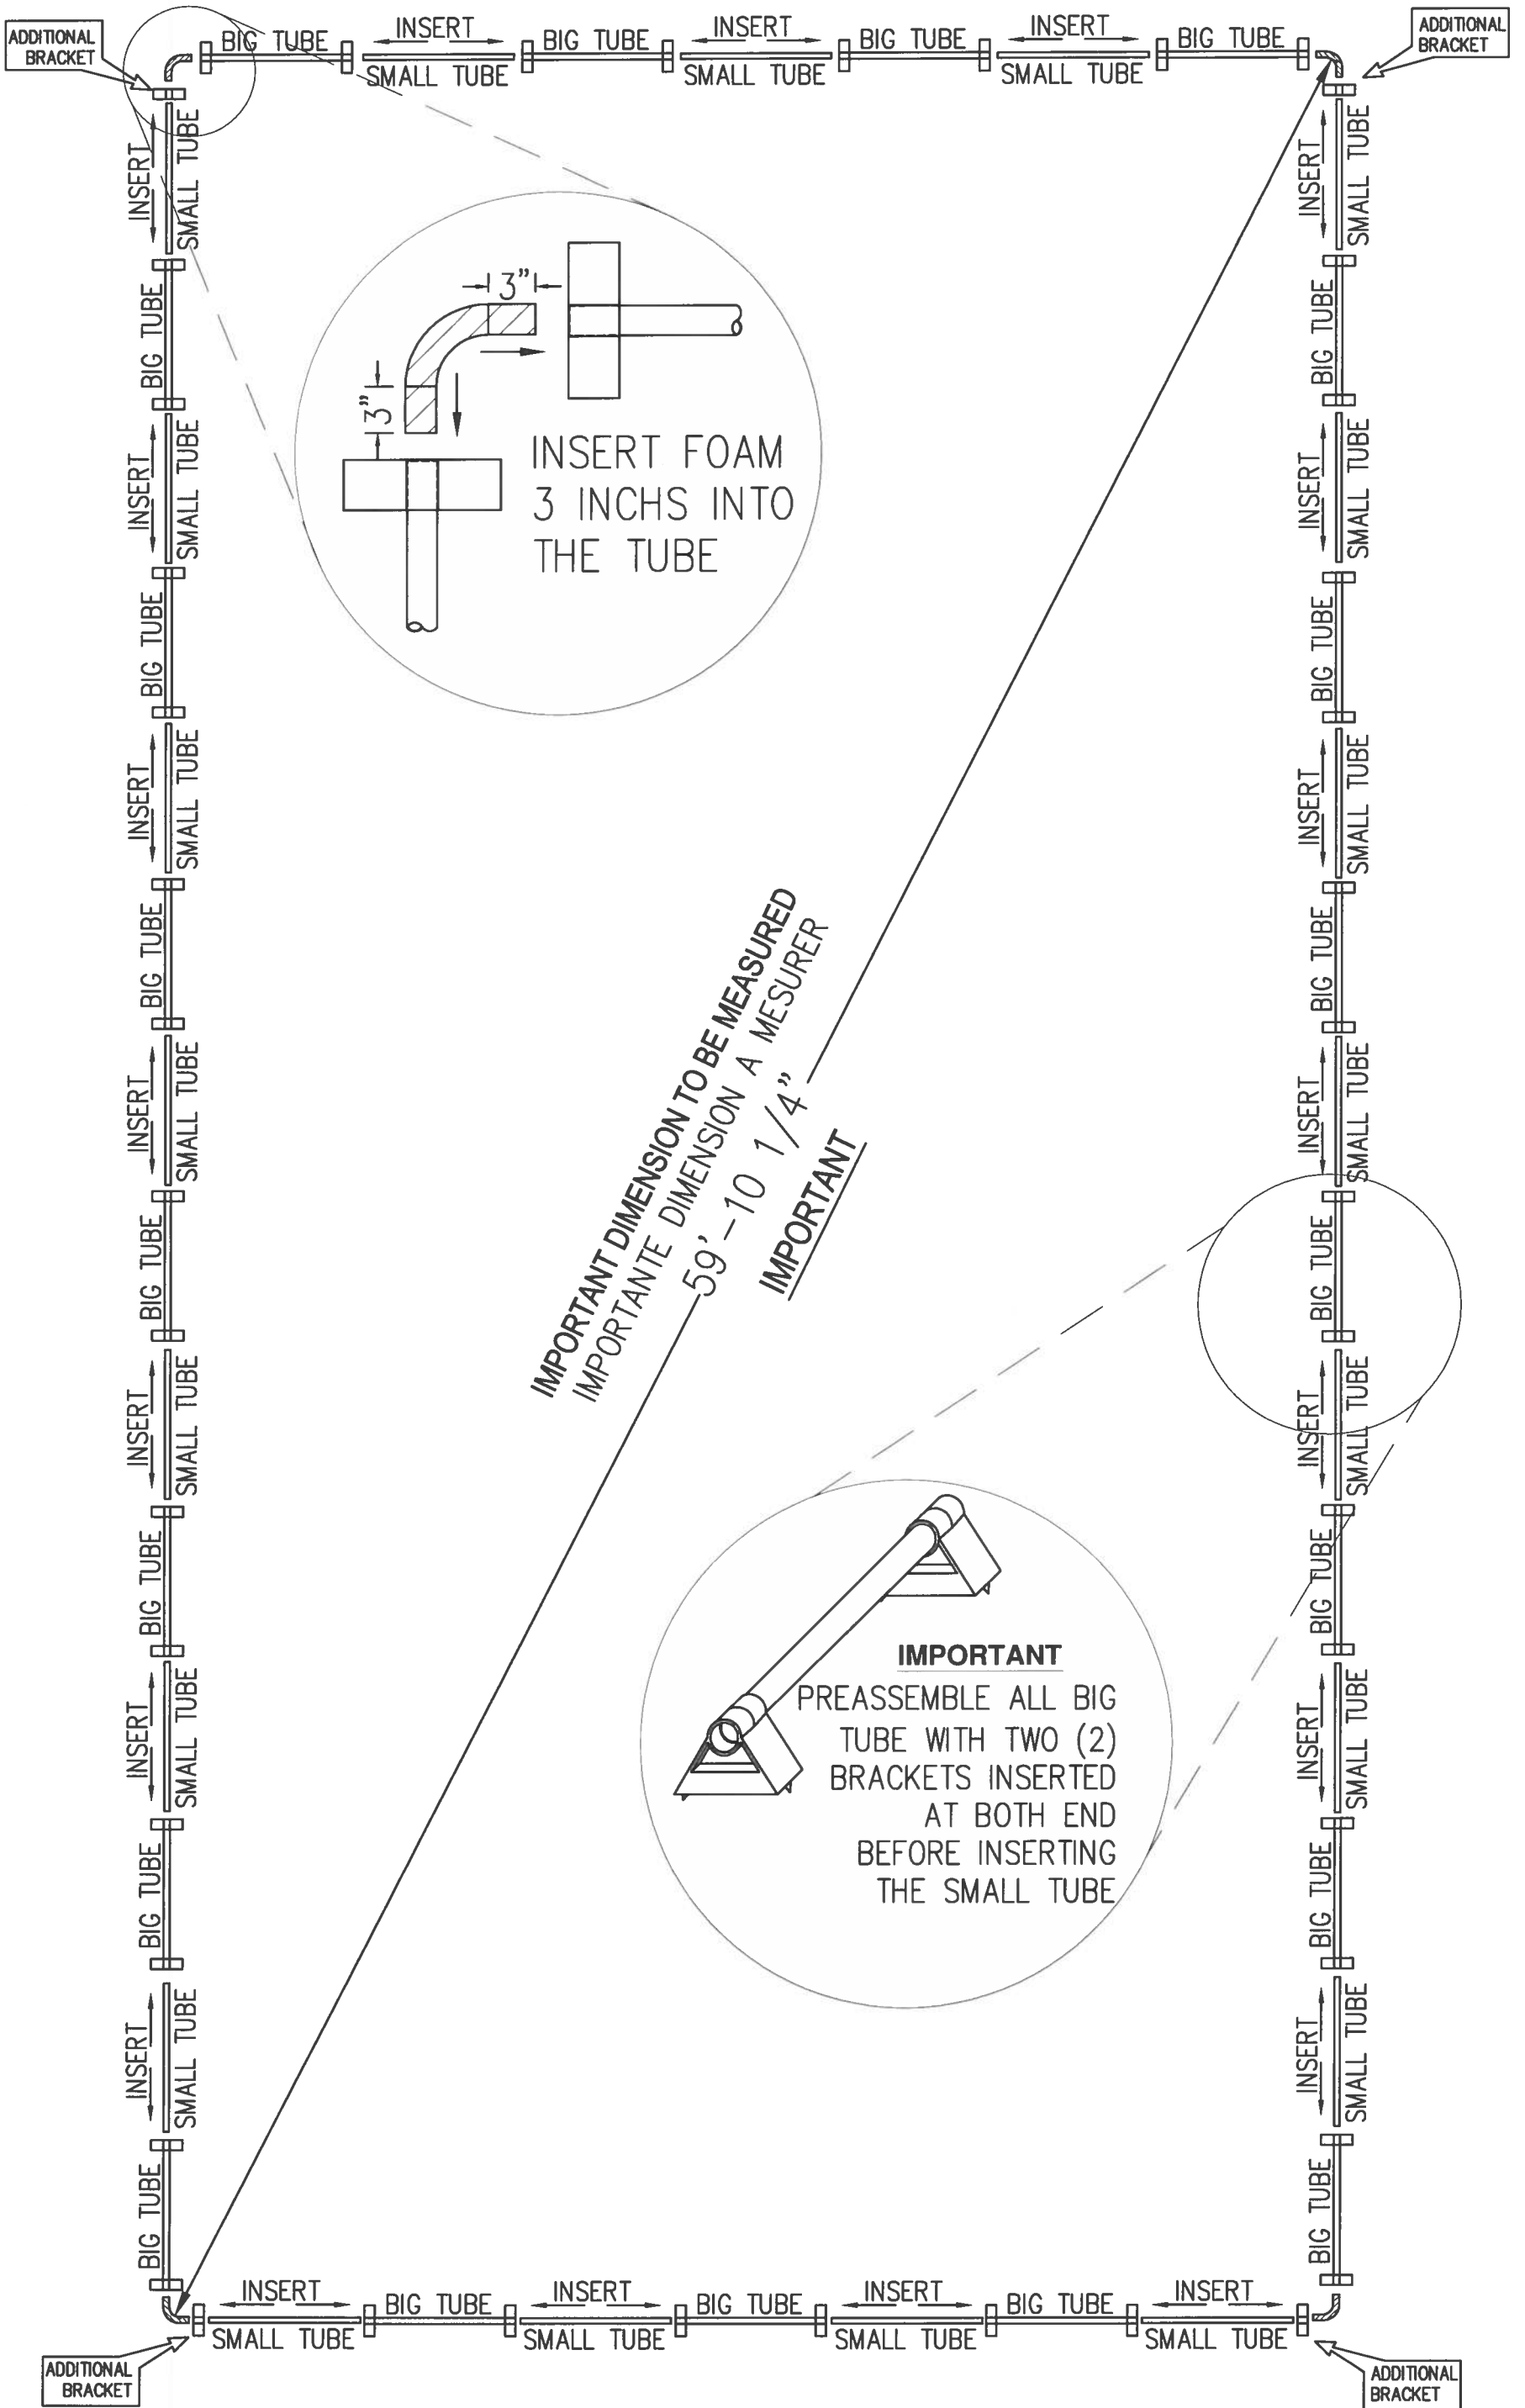

# INSTRUCTION: Ice N Go - 27' x 53'

**IMPORTANT DIMENSION TO BE MEASURED**  
**IMPORTANTE DIMENSION A MESURER**  
 59' - 10 1/4"  
**IMPORTANT**

**IMPORTANT**  
 PREASSEMBLE ALL BIG TUBE WITH TWO (2) BRACKETS INSERTED AT BOTH END BEFORE INSERTING THE SMALL TUBE